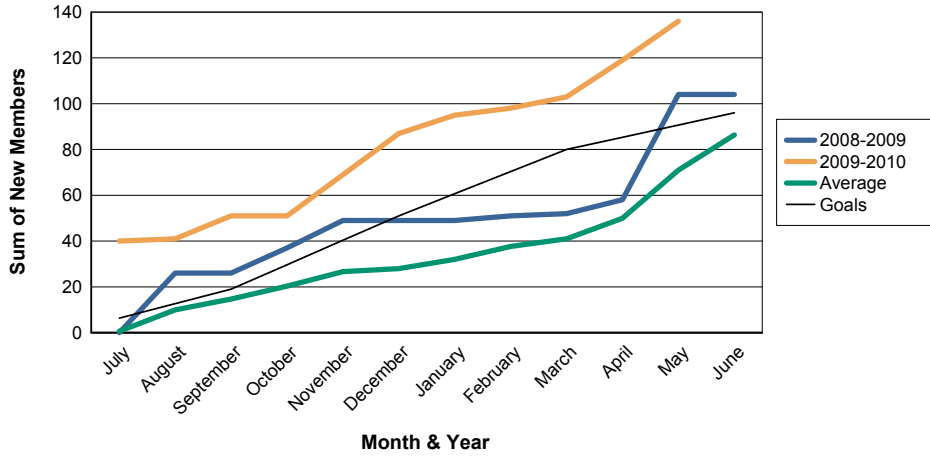

For District 110BZ

Sum of Charter Members/ Month & Year

For District 110BZ

3 Year Comparisons for GMT Constitutional Area 4

By GMT District

As of May 2010

Sum of New Members/ Month & Year

For District 110BZ

Sum of Dropped Members/ Month & Year

For District 110BZ

Sum of Net Members/ Month & Year

For District 110BZ