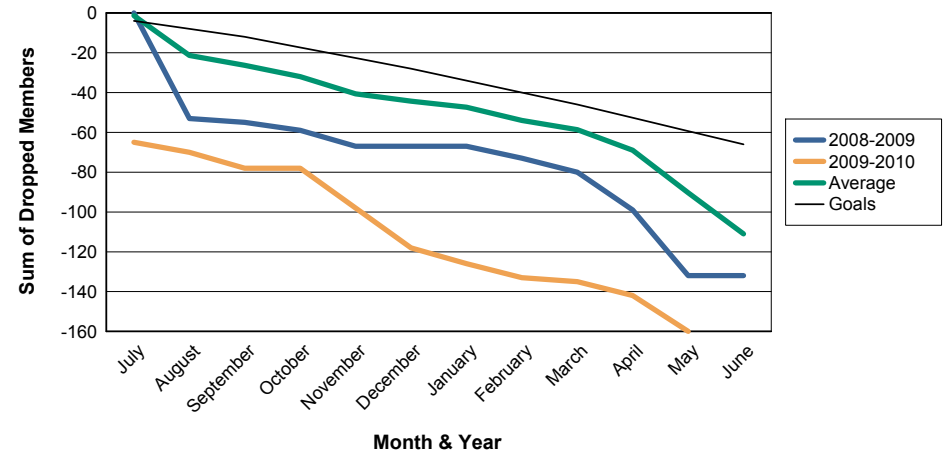

For District 110BZ

Sum of Charter Members/ Month & Year

For District 110BZ

3 Year Comparisons for GMT Constitutional Area 4

By GMT District

As of May 2010

Sum of New Members/ Month & Year

For District 110BZ

Sum of Dropped Members/ Month & Year

For District 110BZ

Sum of Net Members/ Month & Year

For District 110BZ