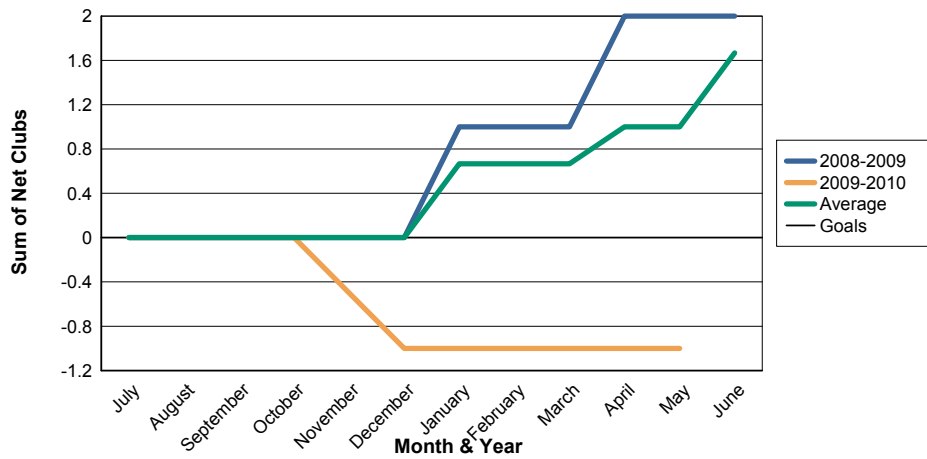

Sum of Net Clubs/ Month & Year

For District 110BZ