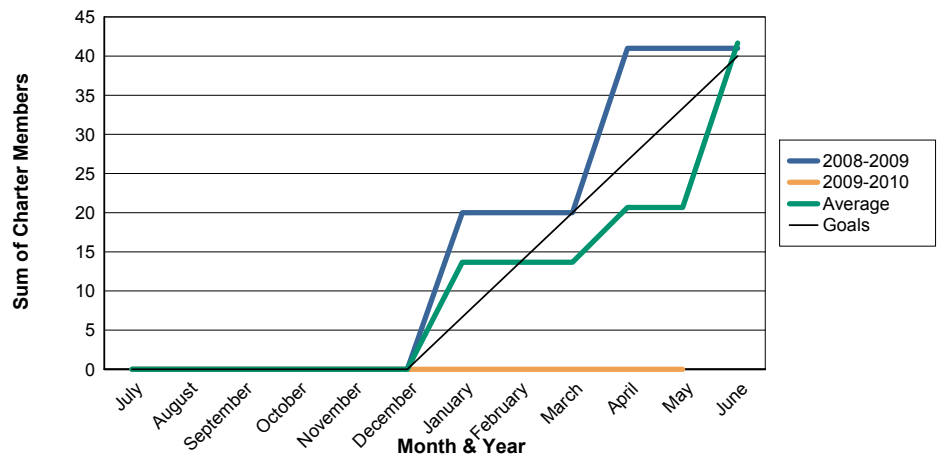

Sum of Charter Members/ Month & Year

For District 110BZ