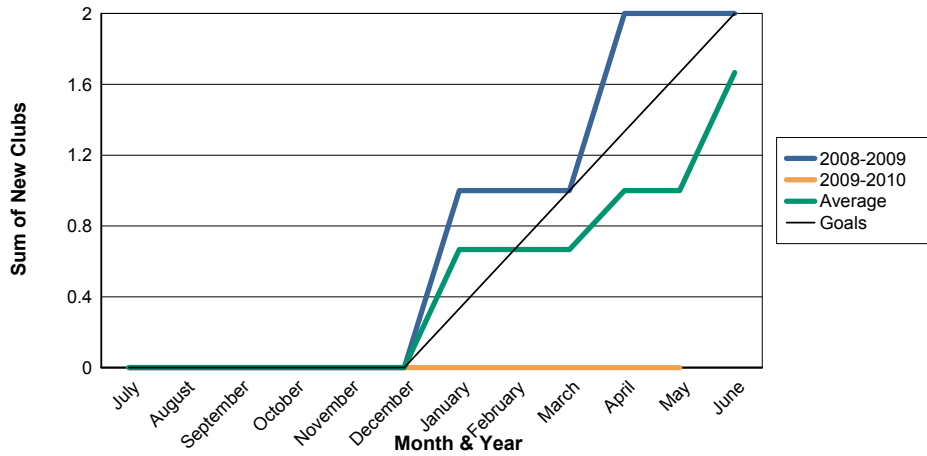

3 Year Comparisons for GMT Constitutional Area 4

By GMT District

As of May 2010

Sum of New Clubs/ Month & Year

For District 110BZ

Sum of Dropped Clubs/ Month & Year

For District 110BZ

Sum of Net Clubs/ Month & Year