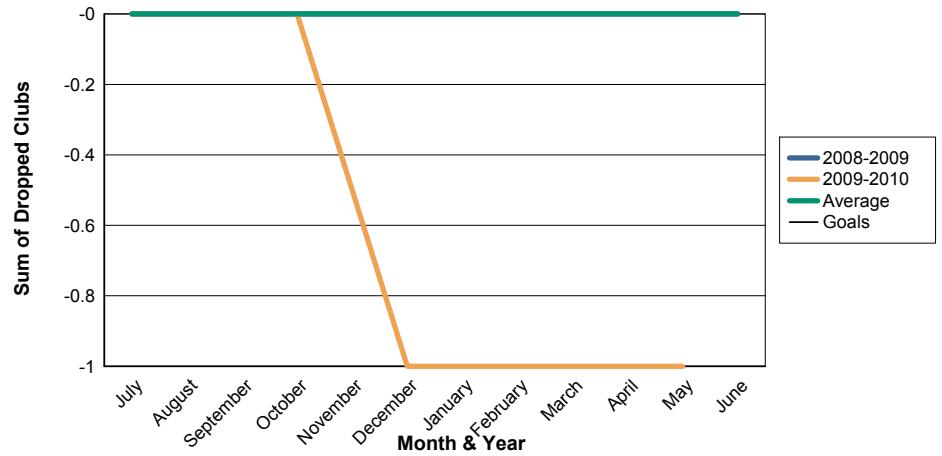

3 Year Comparisons for GMT Constitutional Area 4

By GMT District

As of May 2010

Sum of New Clubs/ Month & Year

For District 110BZ

Sum of Dropped Clubs/ Month & Year

For District 110BZ

Sum of Net Clubs/ Month & Year